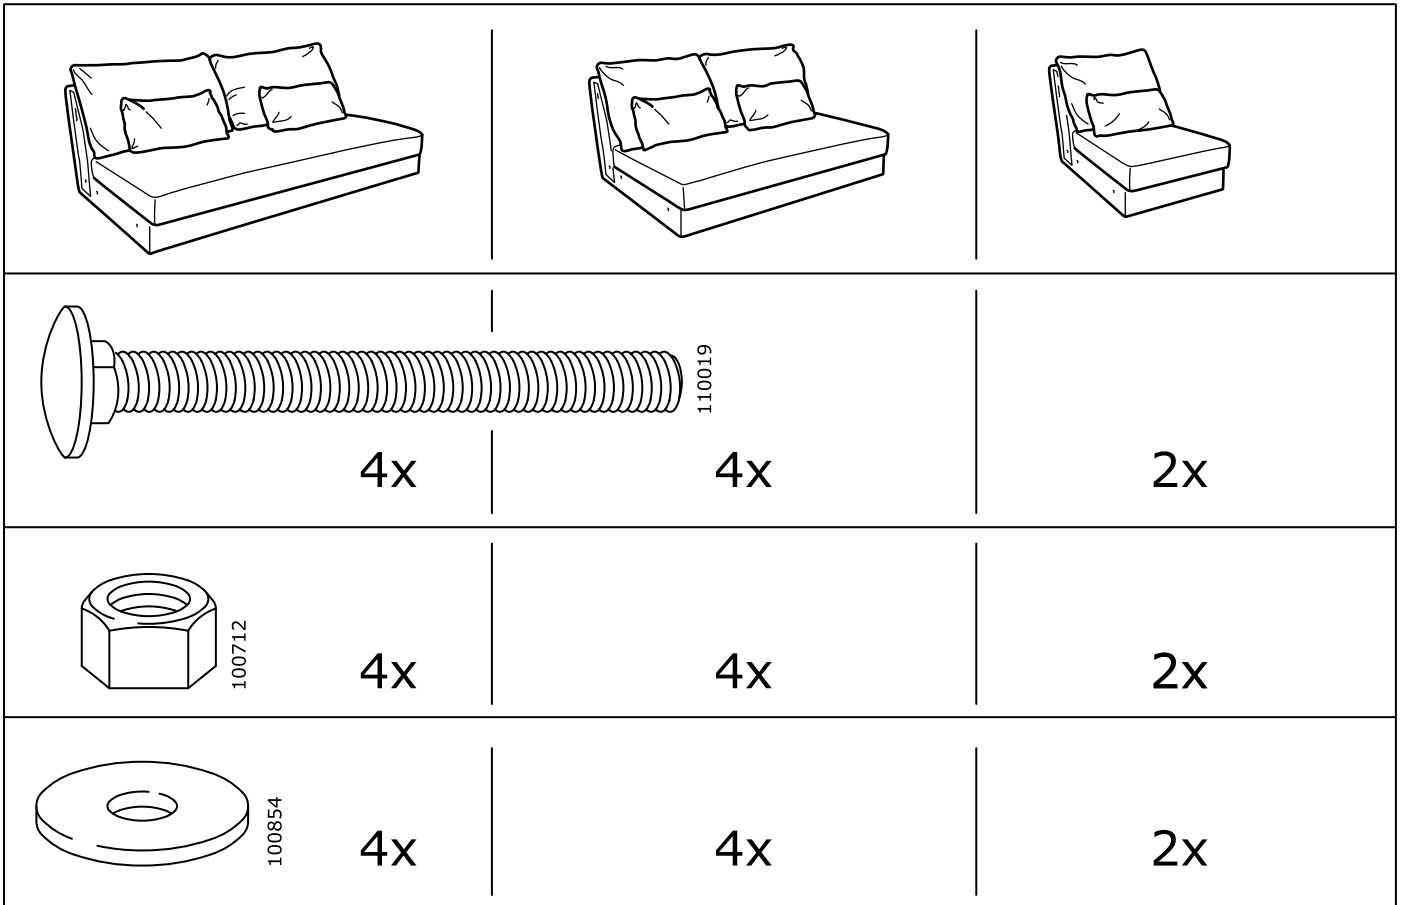

# FÄRLÖV

Design and Quality  
IKEA of Sweden

4x

1x

102428

1

**3**

**4**