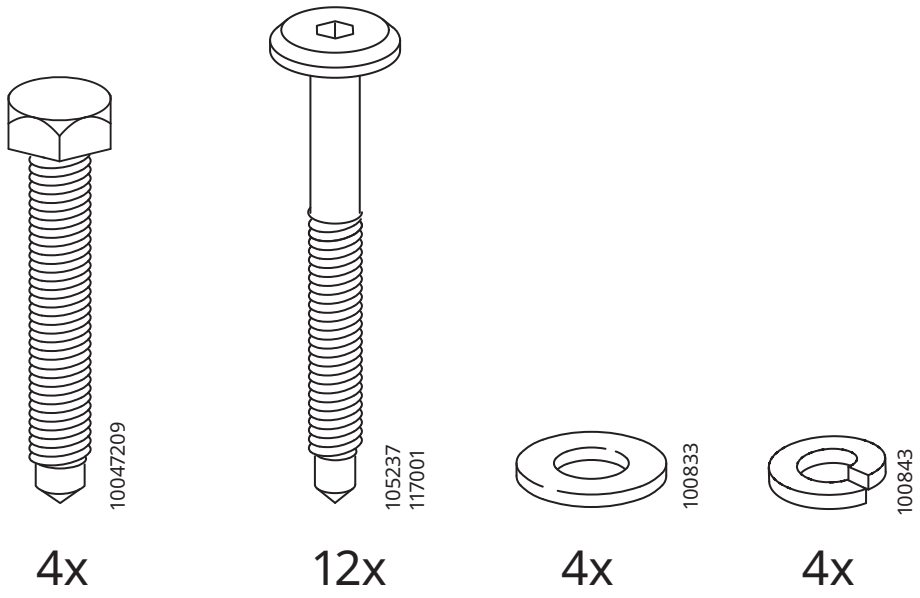

# DANDERYD

Design and Quality  
IKEA of Sweden

10035912

4x

100001

1x

128632

1x