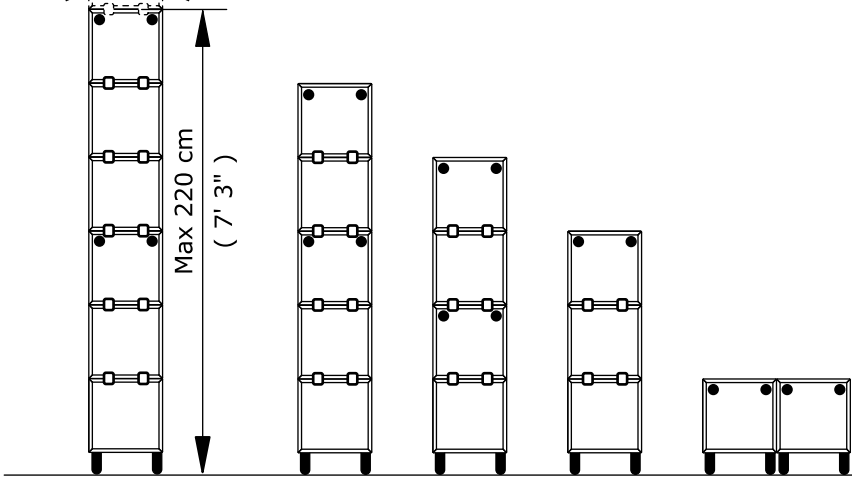

EKET

Design and Quality
IKEA of Sweden

152481

12x

144574

24x

144575

24x

Max 220 cm
(7' 3")

Max 220 cm
(7' 3")

1

2x

2

2x

3

4