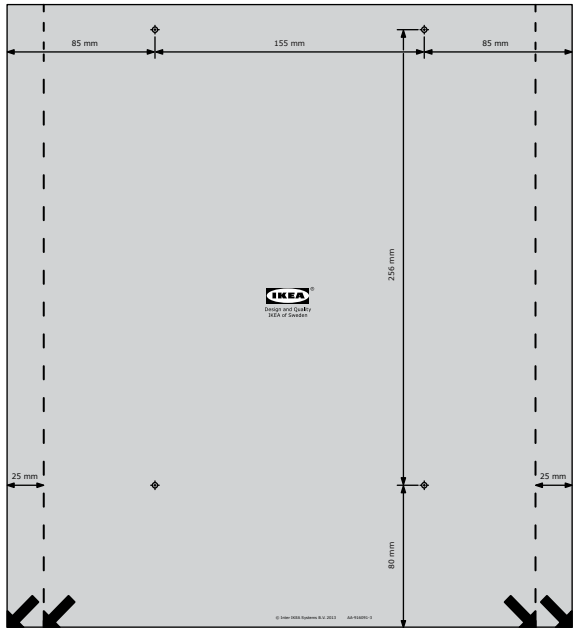

UTRUSTA

Design and Quality
IKEA of Sweden

10x

8x

2x

AA-916091

1

2

3

3

AA-916091

4

5

6

7

8

9

10

11