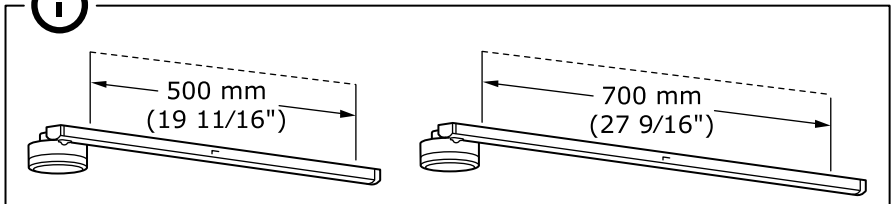

# STÖTTA

Design and Quality  
IKEA of Sweden

350 mm  
(13 25/32")

550 mm  
(21 21/32")

750 mm  
(29 17/32")

**1**

**i**

**2**