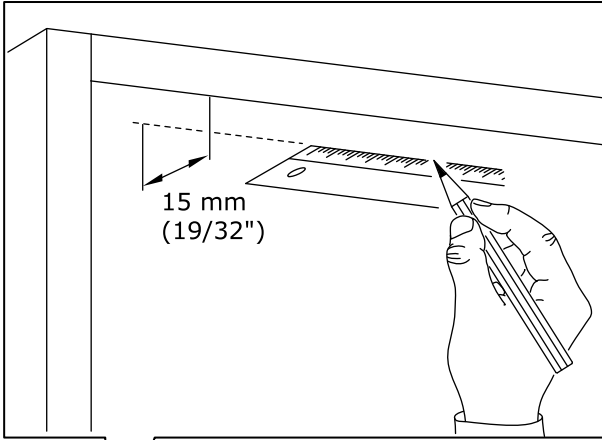

# STÖTTA

Design and Quality  
IKEA of Sweden

350 mm  
(13 25/32")

550 mm  
(21 21/32")

750 mm  
(29 17/32")

**1**

**i**

**2**