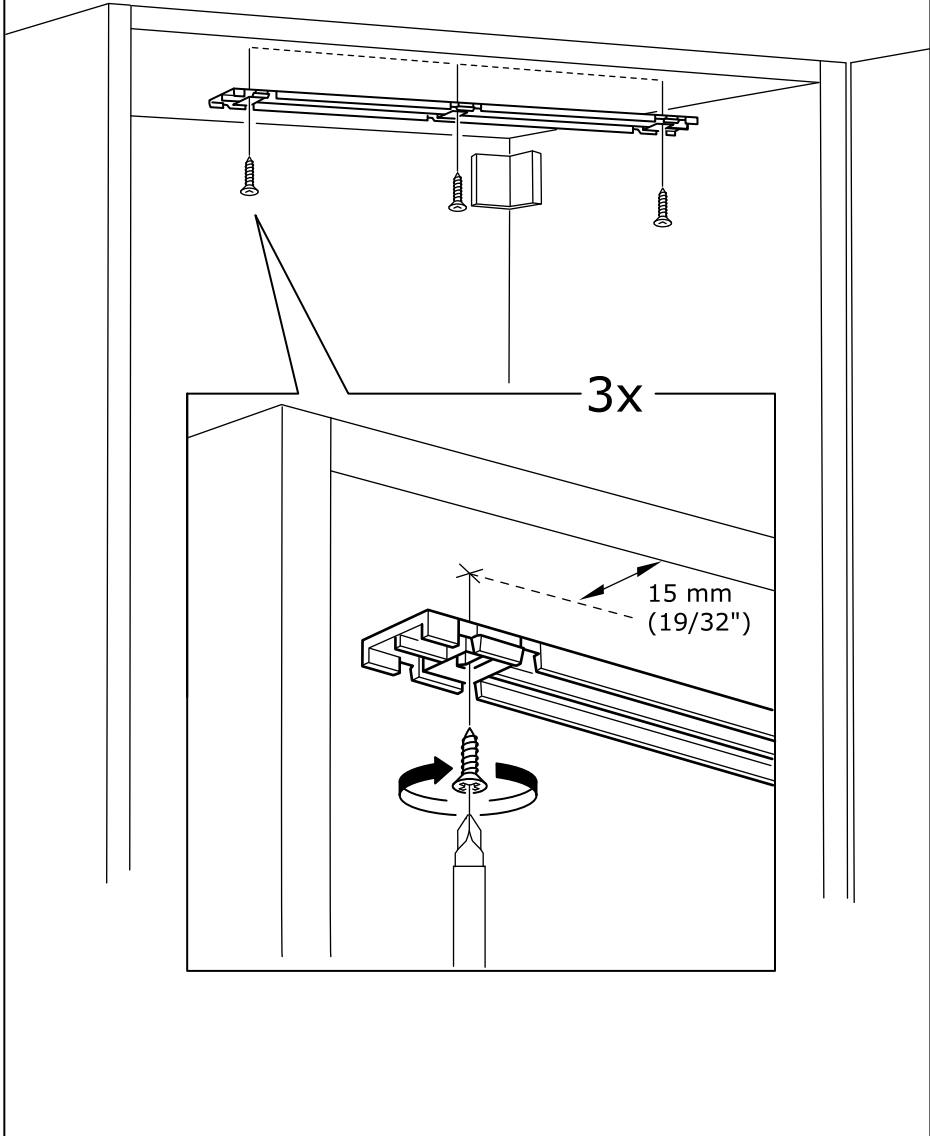

# STÖTTA

Design and Quality  
IKEA of Sweden

350 mm  
(13 25/32")

550 mm  
(21 21/32")

750 mm  
(29 17/32")

**1**

**i**

**2**