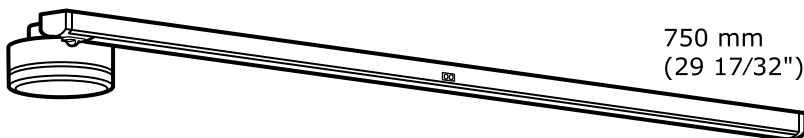

# STÖTTA

Design and Quality  
IKEA of Sweden

350 mm  
(13 25/32")

550 mm  
(21 21/32")

750 mm  
(29 17/32")

**1**

**i**

**2**