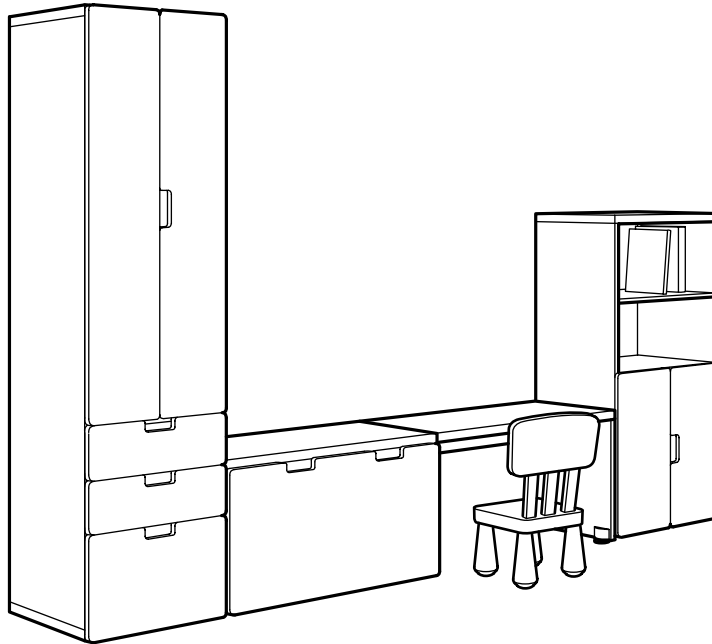

Children rarely do what you expect them to do. They climb, clamber and play with things in ways that are often difficult to foresee. For that reason, always use the wall anchors supplied to secure all storage furniture that is more than 60 cm in height safely to the wall. Our children's furniture and toys are first subjected to risk analyses and then tested to ensure they are suitable for children.

ENVIRONMENT:

STUVA shelf unit and shelves are made out of white foil on fibreboard and particleboard with a filling of recycled paper.

A wardrobe that grows with your child.

With STUVA storage system it's easy for you to keep your child's clothes in order. You can quickly customise it to suit different storage needs thanks to large and small pull-out drawers, shelves and a pull-out bench. STUVA comes with adjustable clothes rails, shelves and wire baskets that can be placed where also the little ones can reach them. Children can give a helping hand to keep things in order and will surely have fun trying to dress up by themselves!