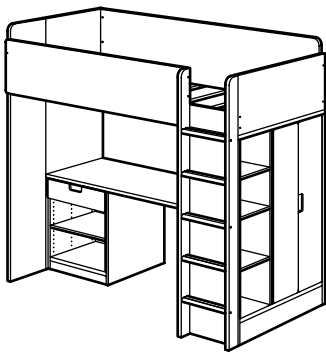

COMBINATIONS

STUVA loft bed

Total size: 197×99×207 cm (for mattress size: 90×200 cm).
(090.319.07)

Total size: 197×99×207 cm (for mattress size: 90×200 cm).
(290.226.43)

Total size: 197×99×207 cm (for mattress size: 90×200 cm).
(190.226.91)