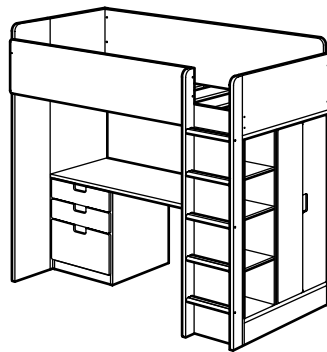

COMBINATIONS

STUVA loft bed

Total size: 197×99×207 cm (for mattress size: 90×200 cm).
(090.319.07)

Total size: 197×99×207 cm (for mattress size: 90×200 cm).
(290.226.43)

Total size: 197×99×207 cm (for mattress size: 90×200 cm).
(190.226.91)