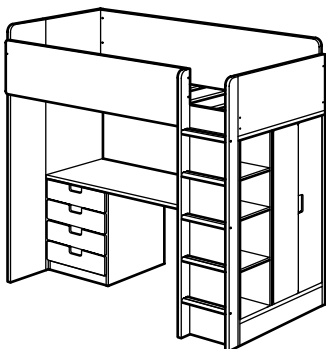

Total size: 197×99×207 cm (for mattress size: 90×200 cm).
(890.227.01)

You can complete STUVA loft bed with desk and storage with the following mattresses:

90×200 cm

202.723.11

90×200 cm

302.723.39