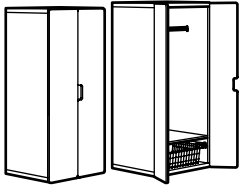

COMBINATIONS

Wardrobe. Place the clothes rail and the wire baskets where the children can easily reach them.

Total size: 60×50×128 cm.

(498.759.62)

STUVA frame 60×50×128 cm, white	001.286.21	1 pc
STUVA MÅLAD door 60×128 cm, white 2-p	701.588.03	1 pc
STUVA GRUNDLIG shelf 56×45 cm, white	001.286.97	1 pc
STUVA GRUNDLIG wire basket 60×49×13 cm, white	301.286.91	1 pc
STUVA GRUNDLIG clothes rail white	801.286.98	1 pc