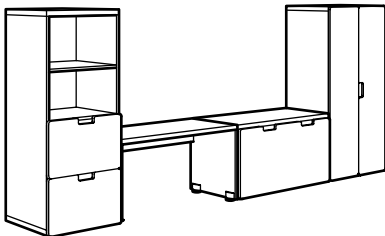

Total size: 300×50×128 cm

(298.759.58)

STUVA frame 60×50×128 cm, white	001.286.21	2 pcs
STUVA bench 90×50×50 cm, white	301.286.29	2 pcs
STUVA MÅLAD door 60×128 cm, white 2-p	701.588.03	1 pc
STUVA MÅLAD box 90×49×48 cm, white	101.319.63	1 pc
STUVA MÅLAD drawer front 60×32 cm, white	201.319.67	2 pcs
STUVA GRUNDLIG drawer without front 32 cm, white	901.286.88	2 pcs
STUVA GRUNDLIG wire basket 60×49×13 cm, white	301.286.91	1 pc
STUVA GRUNDLIG clothes rail white	801.286.98	1 pc
STUVA GRUNDLIG shelf 56×45 cm, white	001.286.97	2 pcs