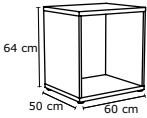

DOORS

DRAWER FRONTS

Door 60x128 cm
(handles sold separately)

Door 60x64 cm

Drawer front
60x32 cm

Drawer front
60x16 cm

Storage box
90x49x48 cm

(The 30 cm and the 50 cm deep solution can be also hung on the wall)

COMBINATIONS

Storage bench. Low storage to match your child's height; makes it easier for them to reach and organize their things. Can also be used as a bench.

Total size: 90×50×50 cm.
(398.766.60)

STUVA bench 90×50×50 cm, white	301.286.29	1 pc
STUVA MÅLAD box 90×49×48 cm, white	101.319.63	1 pc

Storage with workspace. Build a high storage solution; you get a lot of storage space on a limited floor area. Combine both open and concealed storage; display the things you use often – keep the rest protected from dust. Total size: 60×30×75 cm.
(298.765.66)