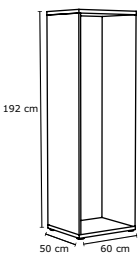

DOORS

DRAWER FRONTS

Door 60x128 cm
(handles sold separately)

Door 60x64 cm

Drawer front
60x32 cm

Drawer front
60x16 cm

Storage box
90x49x48 cm

(The 30 cm and the 50 cm deep solution can be also hung on the wall)

COMBINATIONS

Storage bench. Low storage to match your child's height; makes it easier for them to reach and organize their things. Can also be used as a bench.

Total size: 90×50×50 cm.
(398.766.60)

STUVA bench 90×50×50 cm, white	301.286.29	1 pc
STUVA MÅLAD box 90×49×48 cm, white	101.319.63	1 pc

Storage with workspace. Build a high storage solution; you get a lot of storage space on a limited floor area. Combine both open and concealed storage; display the things you use often – keep the rest protected from dust. Total size: 60×30×75 cm.
(298.765.66)

STUVA frame 60×30×64 cm, white	201.286.20	1 pc
STUVA MÅLAD door 60×64 cm, white 2-p	001.588.06	1 pc
STUVA GRUNDLIG shelf 56×26 cm, white	201.286.96	2 pcs
STUVA GRUNDLIG leg 2-p	601.286.99	2 pcs

Total size: 60×50×64 cm
(699.296.81)