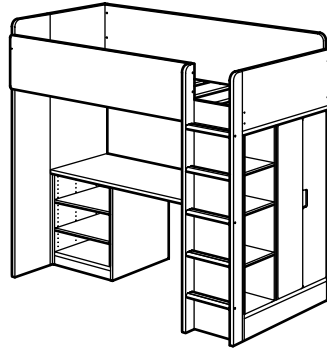

Total size: 197×99×207 cm (for mattress size: 90×200 cm).
(290.226.43)