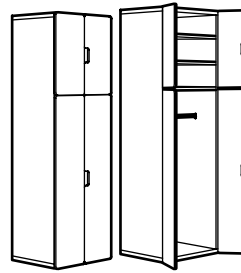

COMBINATIONS

Wardrobe. Place the clothes rail and the wire baskets where the children can easily reach them.

Total size: 60×50×128 cm.

(498.759.62)

STUVA frame 60×50×128 cm, white	001.286.21	1 pc
STUVA MÅLAD door 60×128 cm, white 2-p	701.588.03	1 pc
STUVA GRUNDLIG shelf 56×45 cm, white	001.286.97	1 pc
STUVA GRUNDLIG wire basket 60×49×13 cm, white	301.286.91	1 pc
STUVA GRUNDLIG clothes rail white	801.286.98	1 pc