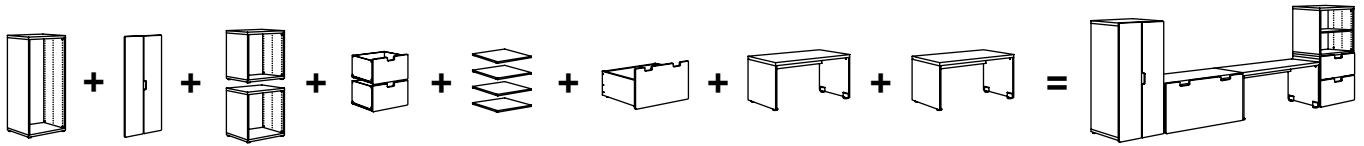

HOW TO BUILD

The STUVA storage system is easy to put together and adapt to your child's needs. Start by thinking about how you want to use the system, what you will store in it and how much space you have. Then choose the parts you need – frames, doors, drawer fronts, shelves, clothes rails, worktops and wire baskets.

Most parts are available in different heights, widths and colours and all are sold separately, so you're free to combine them as you like. Now all you have to do is build your system piece by piece.