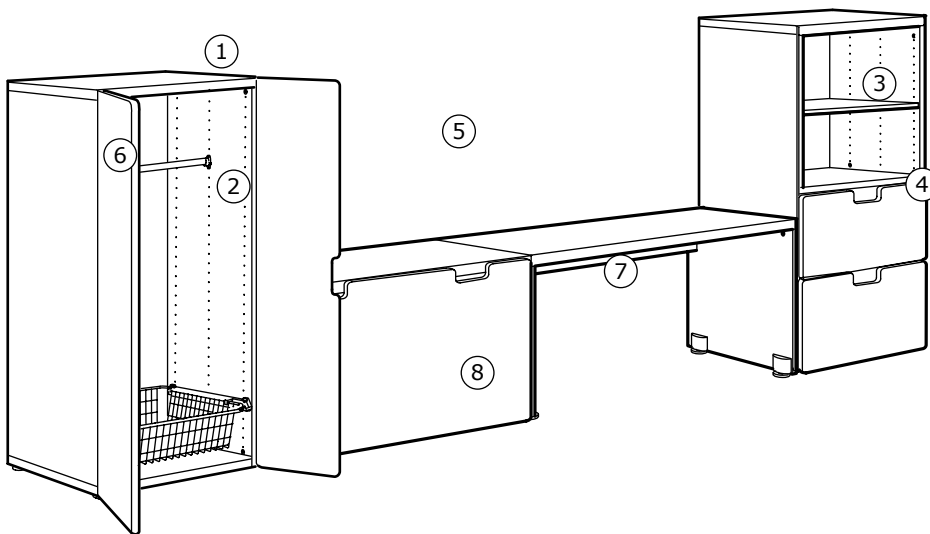

GOOD TO KNOW

1. Children rarely do what you expect them to do. They climb, clamber and play with things in ways that are often difficult to foresee. For that reason, always use the wall anchors supplied to secure all storage furniture that is more than 60 cm in height safely to the wall.

2. Doors and interiors are sold separately. When you buy STUVA doors, both hinges with soft closing and knobs are included.

3. Shelves are sold separately.

4. A shelf, sold separately, is needed as a divider between the shelf unit and the drawers in the storage solution. Drawers and drawers fronts are also sold separately.

5. The system is flexible with many possibilities of combinations. Choose a combination that fits the space available in your home and meets your storage needs.

6. A tip is to place the clothes rail and the wire basket so the children can reach them, then they can choose their own outfits and help keeping everything in order.

7. In this combination there are also a bench that can be used as a small work desk where all children's chairs and children's stools from Children's IKEA can fit. You can always transform the bench into an extra storage space by simply adding a storage box underneath.

8. Safety is very important to us, therefore our children's furniture and toys are subjected to risk analyses and tested to ensure that they are suitable for children.