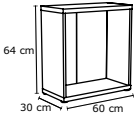

DOORS

DRAWER FRONTS

Door 60x128 cm
(handles sold separately)

Door 60x64 cm

Drawer front
60x32 cm

Drawer front
60x16 cm

Storage box
90x49x48 cm

(The 30 cm and the 50 cm deep solution can be also hung on the wall)

COMBINATIONS

Storage bench. Low storage to match your child's height; makes it easier for them to reach and organize their things. Can also be used as a bench.

Total size: 90×50×50 cm.
(398.766.60)

STUVA bench 90×50×50 cm, white	301.286.29	1 pc
STUVA MÅLAD box 90×49×48 cm, white	101.319.63	1 pc

Storage with workspace. Build a high storage solution; you get a lot of storage space on a limited floor area. Combine both open and concealed storage; display the things you use often – keep the rest protected from dust. Total size: 60×30×75 cm.
(298.765.66)