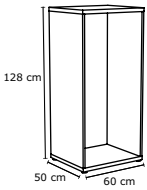

DOORS

DRAWER FRONTS

Door 60x128 cm
(handles sold separately)

Door 60x64 cm

Drawer front
60x32 cm

Drawer front
60x16 cm

Storage box
90x49x48 cm

(The 30 cm and the 50 cm deep solution can be also hung on the wall)

COMBINATIONS

Storage bench. Low storage to match your child's height; makes it easier for them to reach and organize their things. Can also be used as a bench.

Total size: 90×50×50 cm.
(398.766.60)

STUVA bench 90×50×50 cm, white	301.286.29	1 pc
STUVA MÅLAD box 90×49×48 cm, white	101.319.63	1 pc

Storage with workspace. Build a high storage solution; you get a lot of storage space on a limited floor area. Combine both open and concealed storage; display the things you use often – keep the rest protected from dust. Total size: 60×30×75 cm.
(298.765.66)

STUVA frame 60×30×64 cm, white	201.286.20	1 pc
STUVA MÅLAD door 60×64 cm, white 2-p	001.588.06	1 pc
STUVA GRUNDLIG shelf 56×26 cm, white	201.286.96	2 pcs
STUVA GRUNDLIG leg 2-p	601.286.99	2 pcs

Total size: 60×50×64 cm
(699.296.81)