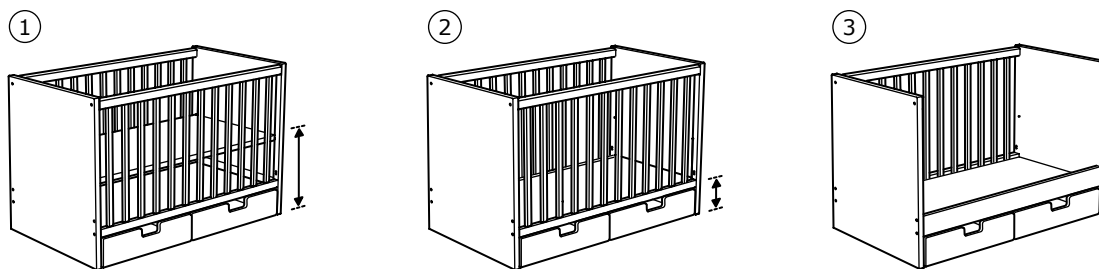

FOR LITTLE CHILDREN THAT GROW FAST

STUVA cot

Cot with drawers.

Choose the colour of drawers that you like and match the style of your child's room. The cot base can be placed at two different heights.

1. When the baby is very small the base can be placed at the higher position.
2. As soon as the baby starts to seat by themselves, place the base at the lower position.
3. When the child is big enough to climb into the bed, one cot side can be removed.

Total size: 126×66×86 cm (for mattress size: 120×60 cm).
(690.011.44)

STUVA cot 60×120 cm, white	602.486.06	1 pc
STUVA MÅLAD drawer front 60×16 cm, white	601.286.80	2 pcs
STUVA GRUNDLIG drawer without front 16 cm, white	701.286.89	2 pcs

You can complete STUVA cot with the mattresses designed to perfectly fit all our cots.

VYSSA SKÖNT pocket spring mattress for cot.

Thickness: 10 cm. White. High resilience foam with pressure-relieving capacity provides good comfort for your baby. A durable mattress that can be used for a longer period of time. Material: High resilience foam and jersey cover.

60×120 cm 501.501.86

VYSSA VACKERT foam mattress for cot.

Thickness: 10 cm. Blue. A durable pocket spring mattress that provides very precise support for your baby's body, and can be used for a longer period of time. The spring construction allows air to flow freely, creating better ventilation and a favourable sleeping climate. Protective foam box for added comfort and durability. Material: Pocket springs and velour cover.

60×120 cm 401.501.82