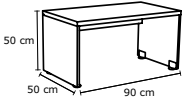

DOORS

DRAWER FRONTS

Door 60x128 cm
(handles sold separately)

Door 60x64 cm

Drawer front
60x32 cm

Drawer front
60x16 cm

Storage box
90x49x48 cm

(The 30 cm and the 50 cm deep solution can be also hung on the wall)

COMBINATIONS

Storage bench. Low storage to match your child's height; makes it easier for them to reach and organize their things. Can also be used as a bench.

Total size: 90×50×50 cm.
(398.766.60)

STUVA bench 90×50×50 cm, white	301.286.29	1 pc
STUVA MÅLAD box 90×49×48 cm, white	101.319.63	1 pc