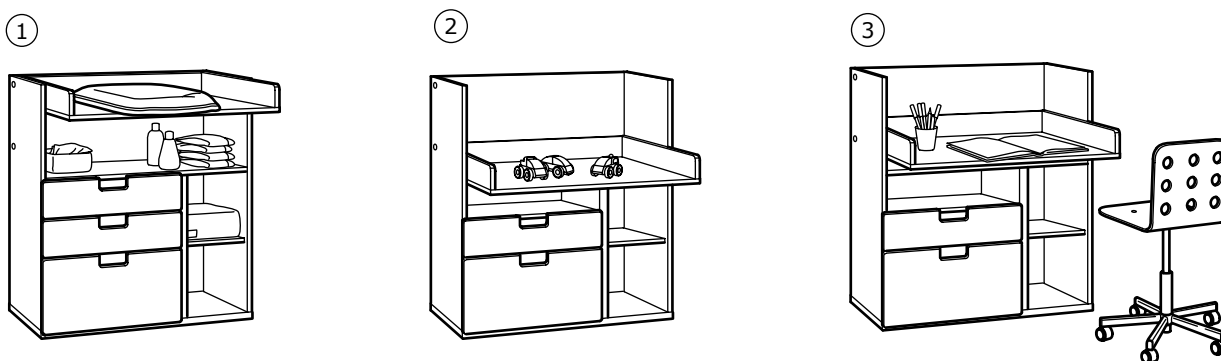

STUVA changing table/desk

STUVA changing table grows with the child and becomes a play table where the child can stand having fun with toys or crafts. As time goes by, you can transform the play table even further by placing the top at the highest desk position and obtain a comfortable desk where the child can sit and do their homework. You can complete STUVA changing table/desk with boxes and little storage solutions, see "Storage and accessories" at the end of this guide.

1. STUVA changing table with 3 drawers	891.236.01
2. STUVA play table with 2 drawers	490.358.90
3. STUVA desk with 2 drawers	991.241.34