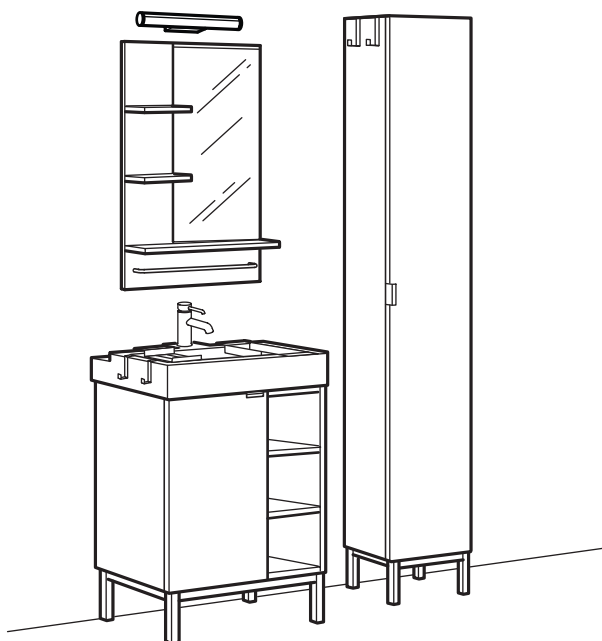

Secure that the walls in your bathroom can support the weight of the wash-stand, and if not, then use legs.

With LILLÅNGEN series you can make use of every square centimeter of your bathroom. It includes wash-basins in different widths and depths, cabinets with different functions and open shelves that allow you to mix open and closed storage. The wash-basins come with matching accessories, creating extra space for your most frequently used bathroom items. With the LILLÅNGEN series your tiny bathroom will be bigger than ever, in no time!