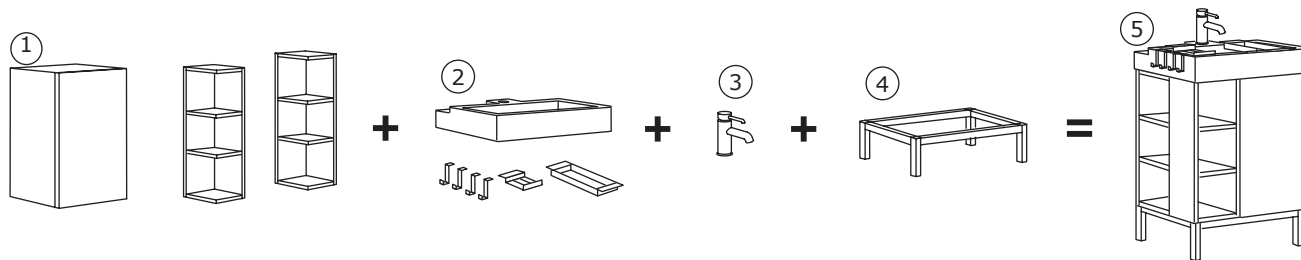

HOW TO CHOOSE

1. Start planning your bathroom by thinking about the wall space you have available for a wash-basin cabinet and wash-basin, since this is the center of most bathroom activities. The LILLÅNGEN series comprises wash-basin cabinets of different sizes and storage capacities.

LILLÅNGEN series is flexible so you can mix-and-match your wash-basin cabinet together with open shelves. You can either have the wash-basin cabinet as a combination of a full cabinet or in combination with an open shelf for more accessible storage.

After you have decided on the size and storage capacity of the wash-basin cabinet, you can choose between white, black-brown or white/aluminum finishes. White/aluminum finish is not available in all functions.

2. The LILLÅNGEN wash-basins have a smart edge, where you can keep your most necessary items close at hand. The deep wash-basins come with matching accessories such as a soap dish, towel hooks and tray – and the shallow version comes with towel hooks.

LILLÅNGEN wash-basins are made in ceramic. Ceramic wash-basins have a glazed finish and are easy to clean. They have excellent scratch resistance and are very durable.

All wash-basins come with a water trap and strainer, with the exception of TÄLLEVIKEN and TYNGEN which come without a water strainer. The water trap is flexible and can be connected to both washing machines and dish-washers.

3. You can find a wide selection of wash-basin mixer taps at IKEA. Choose your tap based on function and design. All taps come with a strainer kit, with the exception of OLSKÄR. All taps at IKEA have a water-saving device that uses 50% less water but ensures that the water flow feels the same.

GRANSKÄR, DANNSKÄR, DALSKÄR and ENSEN taps have a special function – a cold water start that helps you save energy. Usually, you turn on an ordinary tap by lifting the lever straight up, which releases both cold and hot water. But often, the hot water does not reach the entire way out and stops in the pipes. When you lift the lever straight up on a tap with a cold water start function, only cold water is released, which reduces any waste of hot water. To release the hot water, you lift the lever to the left.

4. The wash-basin cabinet can be mounted to the wall with or without supporting legs.

5. Now it's time for you to choose what to put above and around your wash-basin: mirror, mirror cabinet, high cabinet, high cabinet with mirror door, wall cabinet. The combination possibilities are endless. Make your choice based on your bathroom storage needs and space.

Finally, you can complete your bathroom with accessories from ENUDDEN series. They are designed to match LILLÅNGEN so the look in your bathroom will be totally coordinated in color and style.

COMBINATIONS

Here are some suggestions of combinations without taps. Simply look out the wash-stand that has the style, size and color for you and fill it with the interior of your choice.