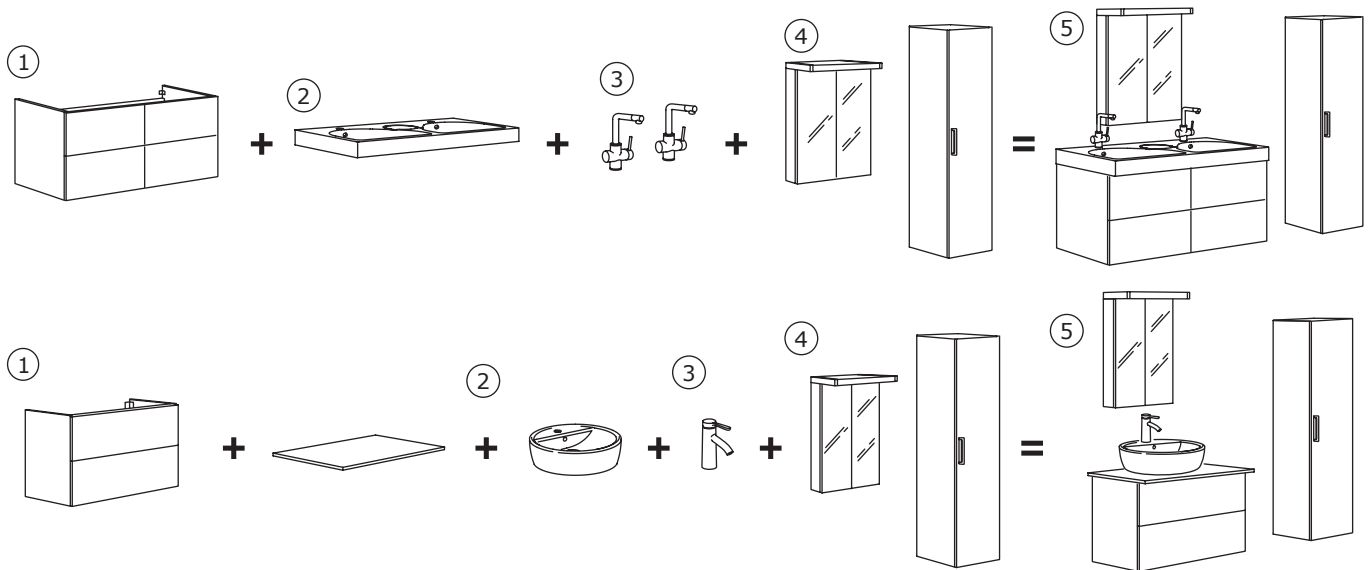

HOW TO CHOOSE

1. Start planning your bathroom by thinking about the wall space you have available for a wash-stand and wash-basin, since this is the center of most bathroom activities. The GODMORGON series comprises wash-stands of different sizes and storage capacities.

After you have decided on the size of the wash-stand, you can choose between different colors and finishes and find the one that suits both your needs and style.

The wash-stands can be mounted to the wall with or without supporting legs.

The drawers in GODMORGON wash-stand are smooth running and pull out fully so you can easily see and reach what's inside. Pull-out stops prevent the drawers from being pulled out too far and falling, which is especially practical if you have children. Removable dividers inside the drawers let you organise all your small things.

2. IKEA wash-basins come in different sizes and materials. You can choose a single or double wash-basin, depending on your needs and space. The wash-basins are made of ceramic or crushed marble.

Ceramic wash-basins have a glazed finish and are easy to clean. They have excellent scratch resistance and are very durable.

Crushed marble is comprised mainly of crushed minerals with binding agents. Crushed marble wash-basins are smooth, durable and easy to clean.

All wash-basins come with a water trap and strainer. The water trap is flexible and can be connected to both washing machines and dish-washers.

3. You can find a wide selection of wash-basin mixer taps at IKEA. Choose your tap based on function and design. All taps come with a strainer kit, with the exception of OLSKÄR. All taps at IKEA have a water-saving device that uses 50% less water but ensures that the water flow feels the same.

GRANSKÄR, DANNSKÄR, DALSKÄR and ENSEN taps have a special function – a cold water start that helps you save energy. Usually, you turn on an ordinary tap by lifting the lever straight up, which releases both cold and hot water. But often, the hot water does not reach the entire way out and stops in the pipes. When you lift the lever straight up on a tap with a cold water start function, only cold water is released, which reduces any waste of hot water. To release the hot water, you lift the lever to the left.

4. Now it's time for you to choose what to put above and around your wash-basin: mirrors, mirror cabinets, high cabinets, high cabinets with mirror door, wall cabinets. The combination possibilities are endless. Make your choice based on your bathroom storage needs and space.