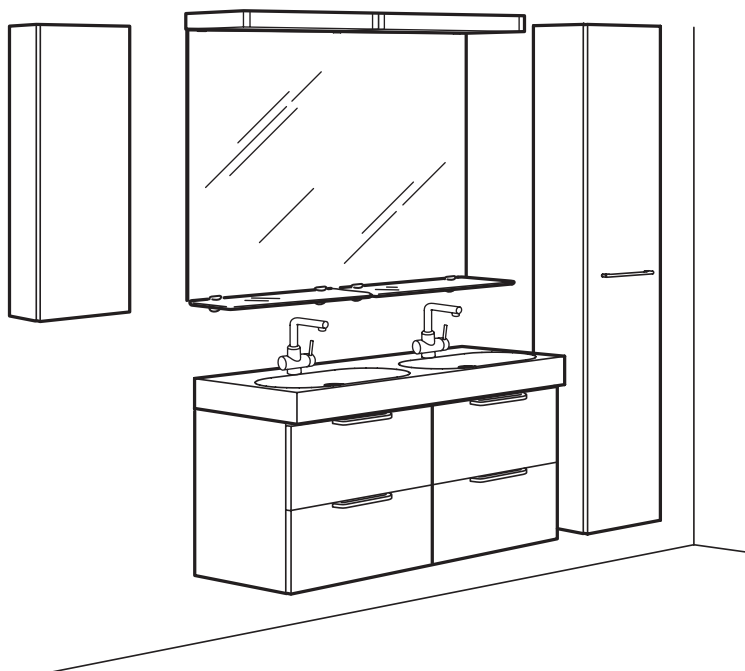

BUYING GUIDE

GODMORGON

Bathroom furniture

CARE

Wipe furniture clean with a cloth dampened in water or a non-abrasive detergent, then wipe dry with a clean cloth. All wet marks, should be dried off as soon as possible to stop moisture penetration.

The wash-basin and mixer tap should be wiped clean with a cloth dampened in water or a non-abrasive detergent.

Wash-basins in ceramic are resistant to most chemicals, except for strong acids and strong alkalis.

Wash-basins made of crushed marble should not come in contact with ammonia, acids, strong detergents, hair dye or chlorine.

SAFETY

Furniture must be fixed to the wall with the enclosed wall fastener. Different wall materials require different types of fixing devices. Use fixing devices suitable for the walls in your home (not included). Consult your hardware shop to learn about fixing devices that suits your walls.

Secure that the walls in your bathroom can support the weight of the wash-stand, and if not, then use legs.

With the GODMORGON bathroom series you can create a well-organised bathroom that gives the whole family a calm start to the day – even if the bathroom is small. You can even get double wash-basins and mixer taps that save both time and water if you have a big family. There's also plenty of room for storage. Everything from drawers with removable dividers to shallow wall and mirrored cabinets that give you a good overview. And it's easy to buy, because the wash-stand and drawers come in one complete package. All you have to choose is the wash-basin and the mixer tap.

Read more in the guarantee brochure for GODMORGON.